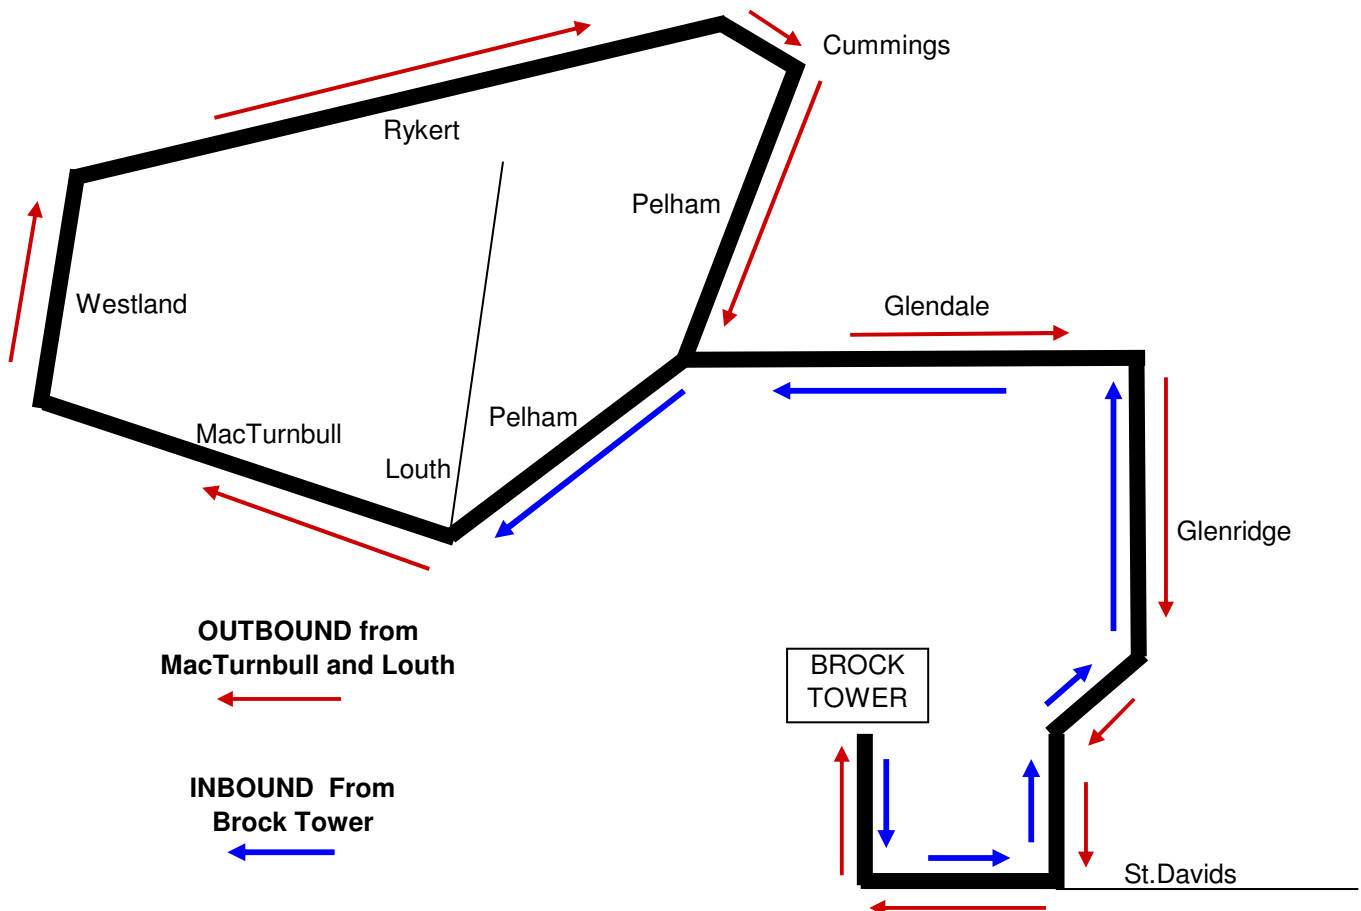

NEW - Extended Evening Service

West / Brock / Commuter now operates
6:30pm - 10:00pm MONDAY - THURSDAY ONLY

THE WEST/BROCK COMMUTER BUS SCHEDULE BELOW DOES NOT OPERATE DURING EXAMS, Brock READING WEEK & Brock CHRISTMAS BREAK. This route will have a modified exam schedule. Watch for updates.

WEST / BROCK - COMMUTER from West St. Catharines to Brock

MacTURNBULL & LOUTH	PELHAM & GLENDALE	BROCK TOWER
7:10 AM	7:20 AM	7:28 AM
7:40 AM	7:50 AM	7:58 AM
AND EVERY 30 MINUTES INCLUDING		
9:40 PM	9:50 PM	9:58 PM

WEST / BROCK - COMMUTER from Brock to West St. Catharines

BROCK TOWER	PELHAM & GLENDALE	MacTURNBULL & LOUTH
7:30 AM	7:38 AM	7:40 AM
8:00 AM	8:08 AM	8:10 AM
AND EVERY 30 MINUTES INCLUDING		
6:00 PM	6:08 PM	6:10 PM
6:30 PM	6:38 PM	6:40 PM
AND EVERY 30 MINUTES INCLUDING		
10:00 PM		

Shaded area DOES NOT operate on Friday

NOTE: The West / Brock / Commuter DOES NOT operate on SATURDAY, SUNDAY or HOLIDAYS