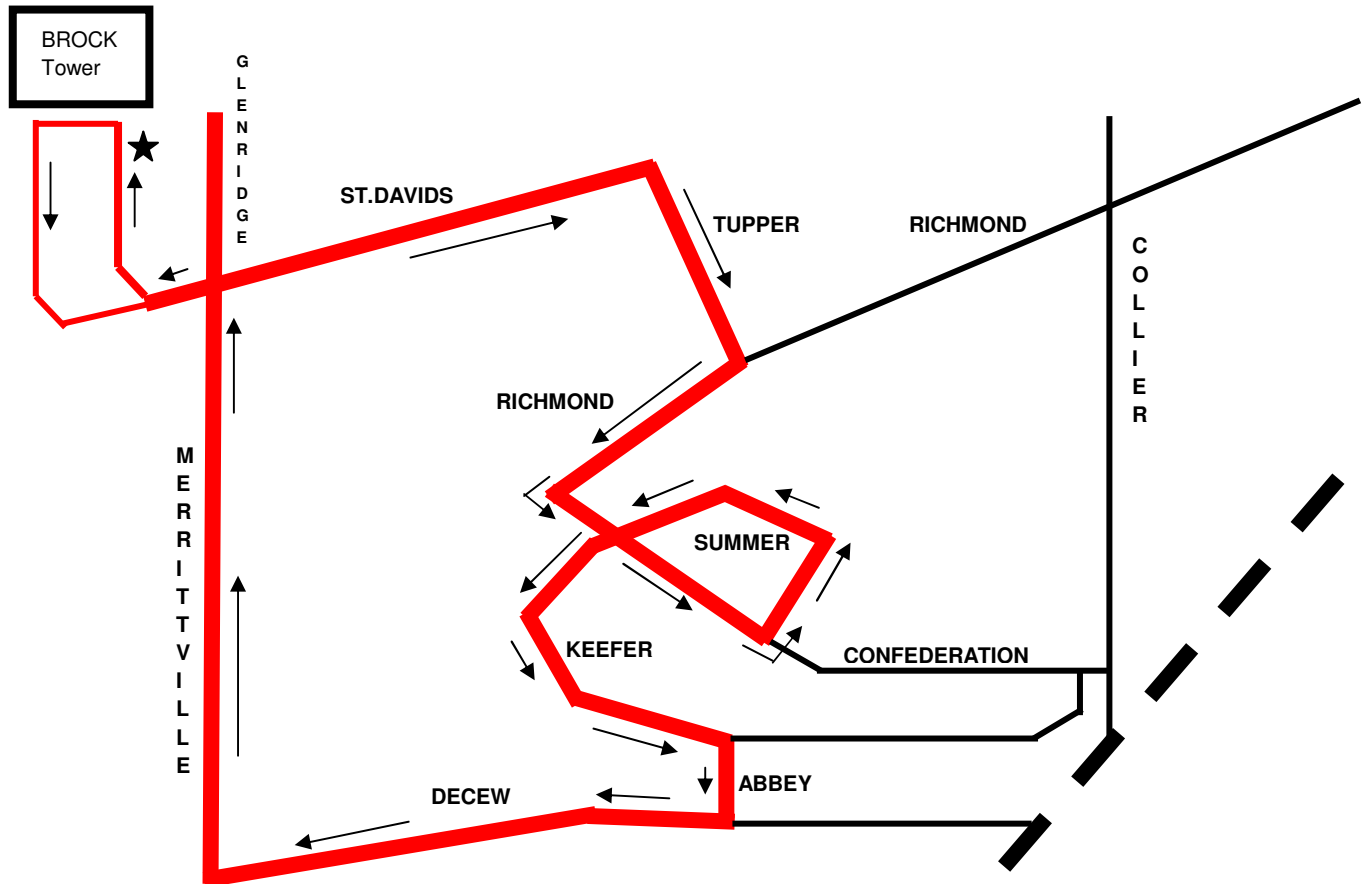

ALL DAY Monday to Friday Only

TUPPER - EXTRA

**THE TUPPER EXTRA BUS SCHEDULE BELOW DOES NOT OPERATE DURING EXAMS, Brock READING WEEK & Brock CHRISTMAS BREAK.
When Tupper Extra does not operate use Route # 21 Confed/Brock**

From Brock Tower to St. Davids Rd. right on Tupper, right on Richmond, left on Confederation, left on Summer to Keefer to Abbey, right on Abbey, right on Decew, right on Merrittville to Brock.

MONDAY to FRIDAY

Depart Brock

Abbey & Decew

Arrive Brock

7:30 AM

7:45 AM

7:55 AM

8:00 AM

8:15 AM

8:25 AM

8:30 AM

8:45 AM

8:55 AM

and every 30 minutes including

6:00 PM

6:15 PM

6:25 PM