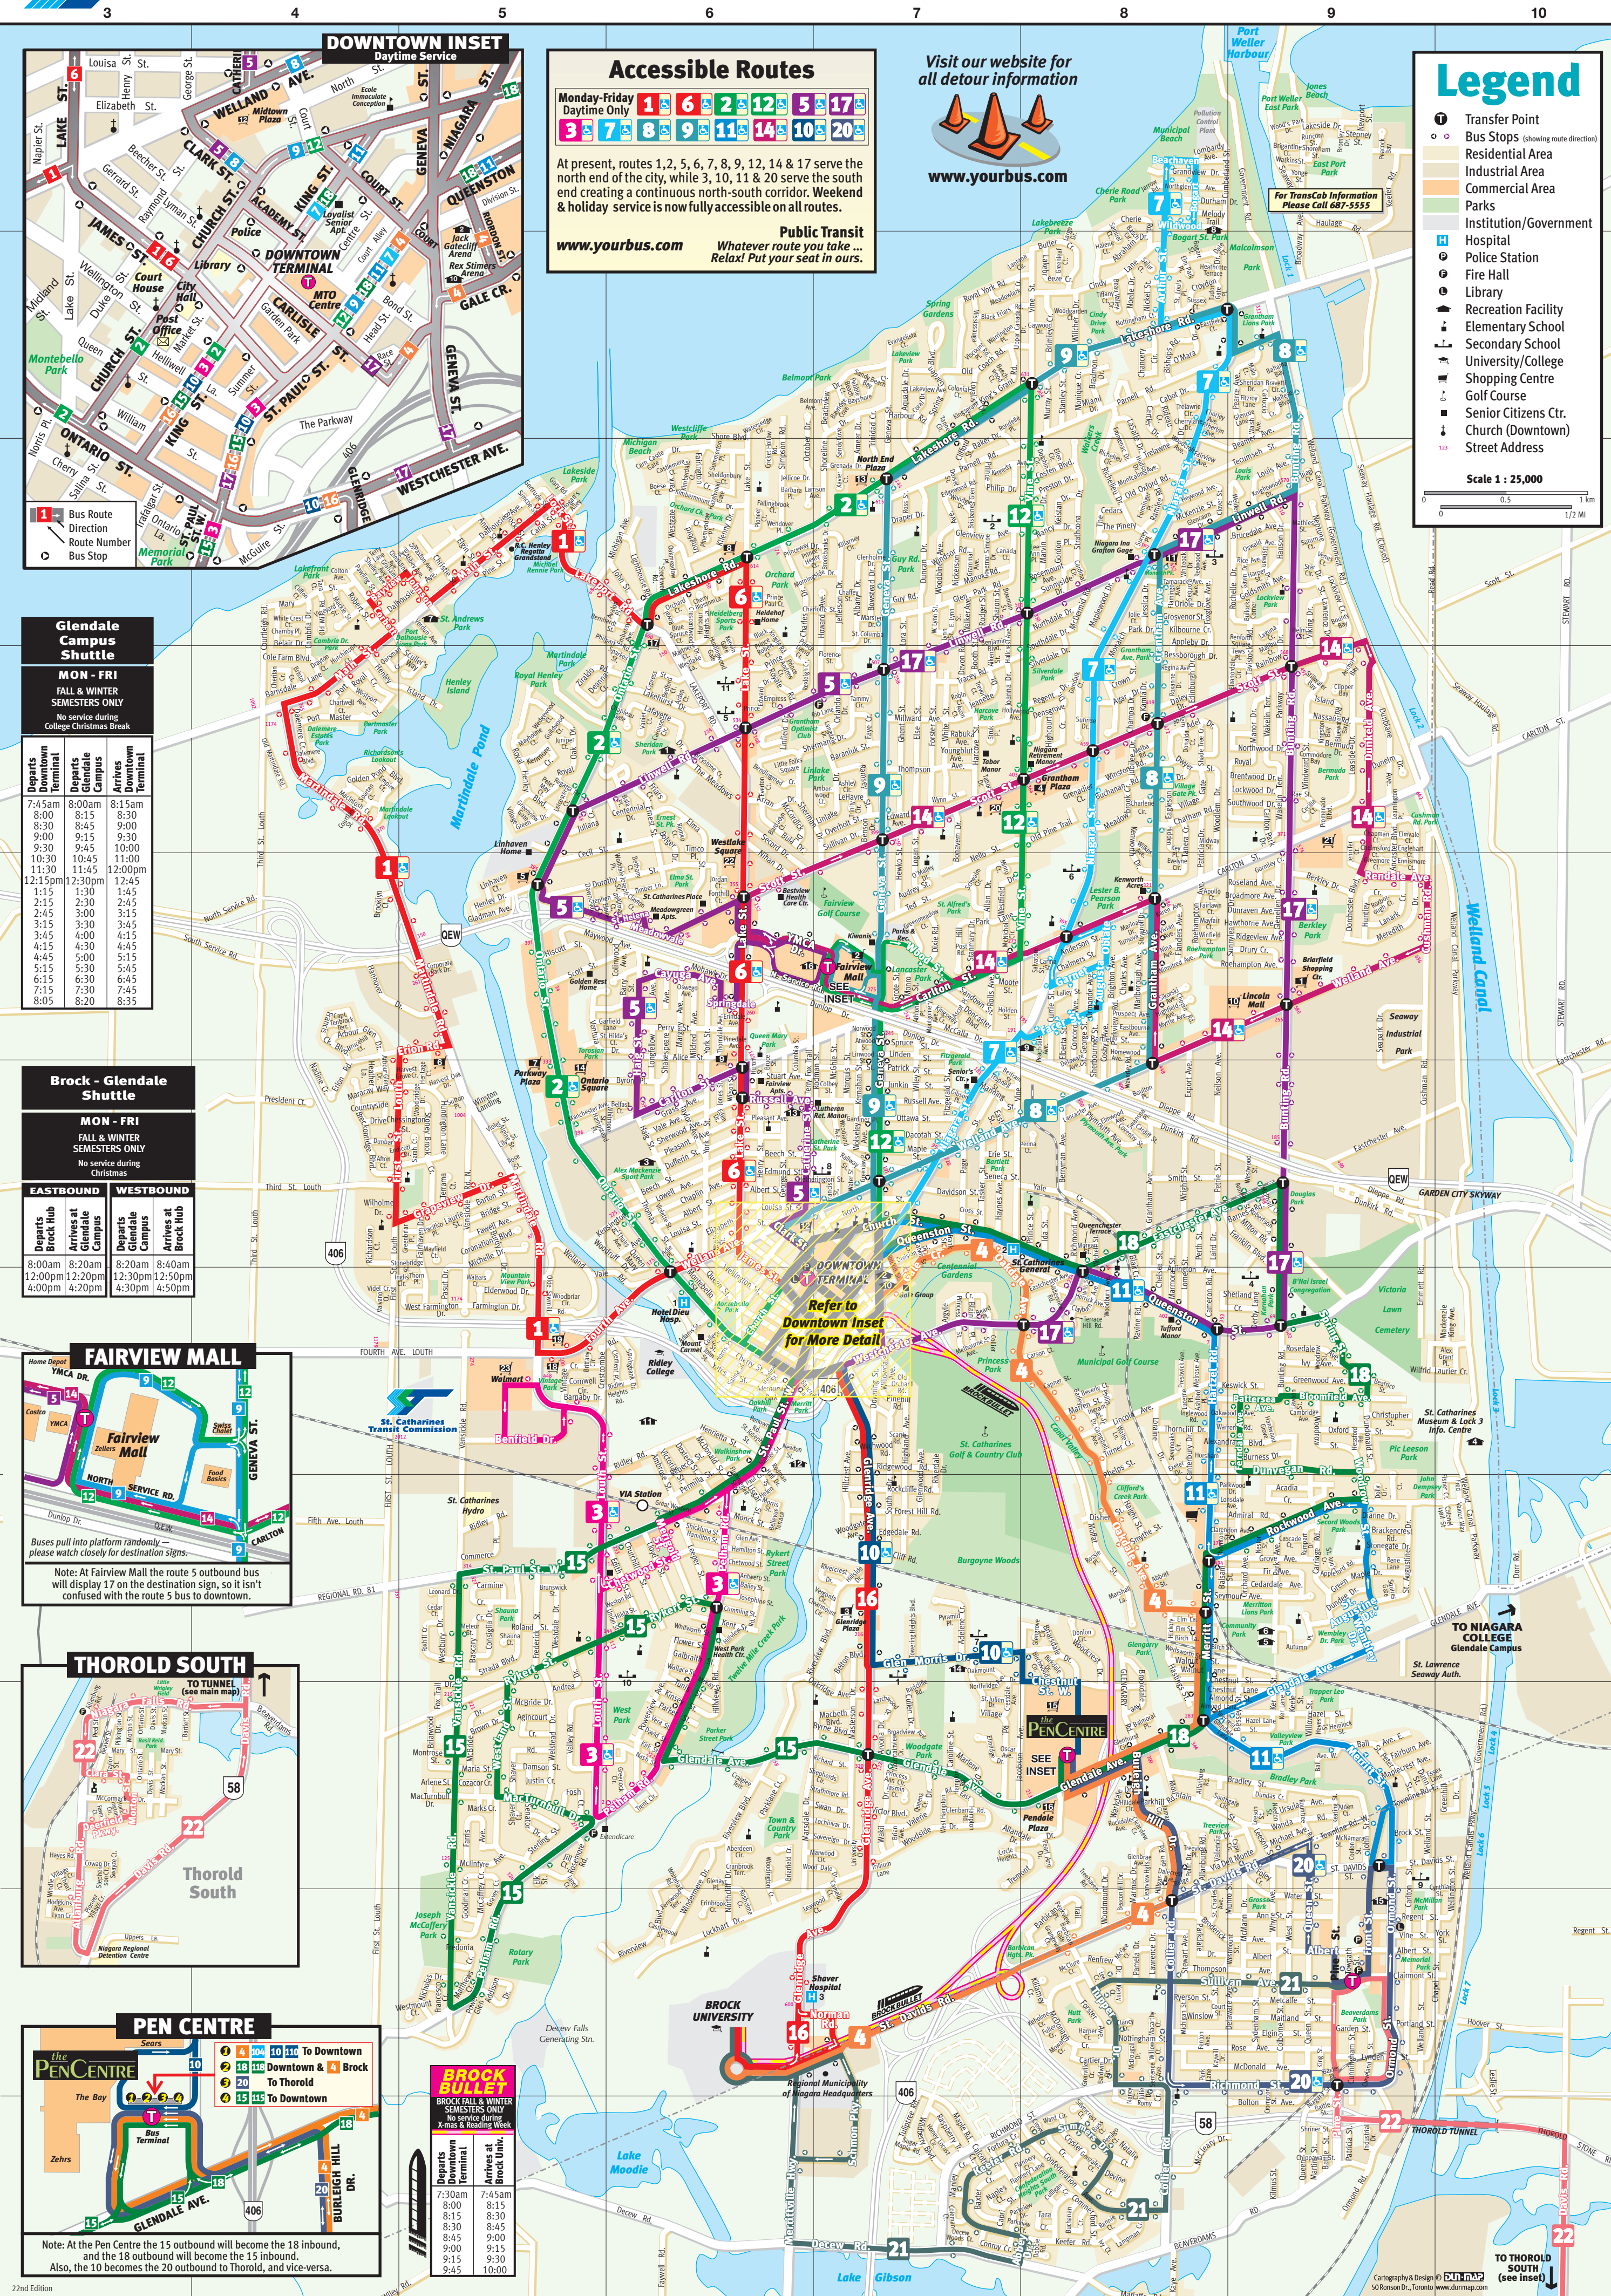

Monday to Friday Daytime Service

Visit our website: <http://www.yourbus.com>

Accessible Routes

Monday-Friday Daytime Only
1 3 5 6 7 8 9 10 11 12 13 14 15 16 17 18 19 20 21 22

At present, routes 1, 2, 5, 6, 7, 8, 9, 12, 14 & 17 serve the north end of the city, while 3, 10, 11 & 20 serve the south end creating a continuous north-south corridor. Weekend & holiday service is now fully accessible on all routes.

www.yourbus.com Public Transit
Whatever route you take... Relax! Put your seat in ours.

Visit our website for all detour information
www.yourbus.com

1. ### Legend
2. Transit Point
   - Bus Stops (showing route direction)
   - Residential Area
   - Industrial Area
   - Commercial Area
   - Parks
   - Institution/Government
   - Hospital
   - Police Station
   - Fire Hall
   - Library
   - Recreation Facility
   - Elementary School
   - Secondary School
   - University/College
   - Shopping Centre
   - Golf Course
   - Senior Citizens Ctr.
   - Street (Downtown)
   - Church Address
3. Scale 1 : 25,000

Glendale Campus Shuttle

MON - FRI
FALL & WINTER SEMESTERS ONLY
No service during College Christmas Break

Departs Terminal	Arrives at Glendale Campus	Departs Campus	Arrives at Terminal
7:45am	8:00am	8:15am	8:30am
8:00	8:15	8:30	8:45
8:30	8:45	9:00	9:15
9:30	9:45	10:00	10:15
10:30	10:45	11:00	11:15
11:30	11:45	12:00pm	12:15
12:15pm	12:30pm	12:45	1:00
1:15	1:30	1:45	2:00
2:15	2:30	2:45	3:00
3:15	3:30	3:45	4:00
3:45	4:00	4:15	4:30
4:15	4:30	4:45	5:00
4:45	5:00	5:15	5:30
5:15	5:30	5:45	6:00
6:15	6:30	6:45	7:00
7:15	7:30	7:45	8:00
8:05	8:20	8:35	

Brock - Glendale Shuttle

MON - FRI
FALL & WINTER SEMESTERS ONLY
No service during Christmas

Departs Brock Hub	Arrives at Glendale Campus	Departs Campus	Arrives at Brock Hub
8:00am	8:20am	8:20am	8:40am
12:00pm	12:20pm	12:30pm	12:50pm
4:00pm	4:20pm	4:30pm	4:50pm

Fairview Mall

MON - FRI
FALL & WINTER SEMESTERS ONLY
No service during Christmas

Departs Fairview Mall	Arrives at Downtown Terminal	Departs Terminal	Arrives at Fairview Mall
8:00am	8:15am	8:15am	8:30am
12:00pm	12:15pm	12:15pm	12:30pm
4:00pm	4:15pm	4:15pm	4:30pm

Thorold South

MON - FRI
FALL & WINTER SEMESTERS ONLY
No service during Christmas

Departs Thorold South	Arrives at Downtown Terminal	Departs Terminal	Arrives at Thorold South
8:00am	8:15am	8:15am	8:30am
12:00pm	12:15pm	12:15pm	12:30pm
4:00pm	4:15pm	4:15pm	4:30pm

Pen Centre

MON - FRI
FALL & WINTER SEMESTERS ONLY
No service during Christmas

Departs Pen Centre	Arrives at Downtown Terminal	Departs Terminal	Arrives at Pen Centre
7:30am	7:45am	7:45am	7:55am
8:00	8:15	8:15	8:30
8:30	8:45	8:45	9:00
9:00	9:15	9:15	9:30
9:15	9:30	9:30	9:45
9:45	10:00	10:00	

1 North End of City

OUTBOUND INBOUND

6:15AM	6:30	6:35	6:20AM	6:26	6:37
6:45AM	6:50	7:00	6:50AM	6:56	7:07
7:15AM	7:20	7:30	7:20AM	7:26	7:37
7:45AM	7:50	8:00	7:45AM	7:51	8:02
8:15AM	8:20	8:30	8:15AM	8:21	8:32

2 Ontario - Lakeshore

OUTBOUND INBOUND

6:15AM	6:30	6:35	6:20AM	6:26	6:37
6:45AM	6:50	7:00	6:50AM	6:56	7:07
7:15AM	7:20	7:30	7:20AM	7:26	7:37
7:45AM	7:50	8:00	7:45AM	7:51	8:02
8:15AM	8:20	8:30	8:15AM	8:21	8:32