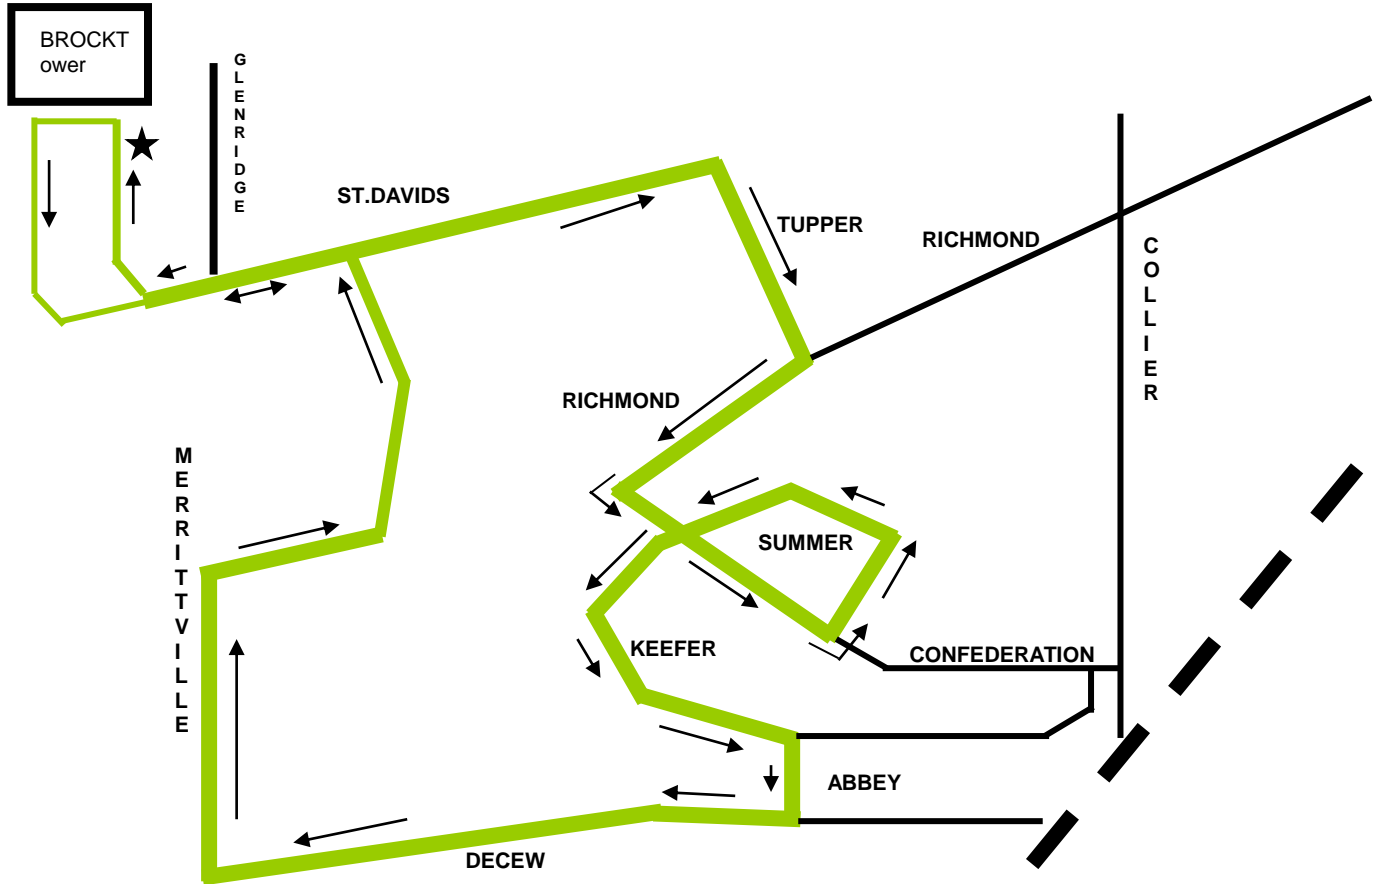

ALL DAY Monday to Friday Only

TUPPER EXTRA

Effective Tuesday September 7, 2010

**THE TUPPER EXTRA BUS SCHEDULE BELOW DOES NOT OPERATE DURING EXAMS, Brock READING WEEK & Brock CHRISTMAS BREAK.
When Tupper Extra does not operate use Route # 21 Confed/Brock**

From Brock Tower to St. Davids Rd. right on Tupper, right on Richmond, left on Confederation, left on Summer to Keefer to Abbey, right on Abbey, right on Decew, right on Merrittville, right on Schmon to Brock.

The first Tupper starts at 7:10 AM from Tupper & Sullivan

MONDAY to FRIDAY

Depart Brock	Tupper & Sullivan	Abbey & Decew	Arrive Brock
	7:10 AM	7:15 AM	7:25 AM
7:30 AM		7:45 AM	7:55 AM
8:00 AM		8:15 AM	8:25 AM
8:30 AM		8:45 AM	8:55 AM
and every 30 minutes including			
6:00 PM		6:15 PM	6:25 PM
6:30 PM		6:45 PM	6:55 PM
7:00 PM		7:15 PM	7:25 PM
7:30 PM		7:45 PM	7:55 PM
8:00 PM		8:15 PM	8:25 PM
8:30 PM		8:45 PM	8:55 PM
9:00 PM		9:15 PM	9:25 PM
9:30 PM		9:45 PM	9:55 PM
10:00 PM		10:15 PM	10:25 PM

GREEN SHADED AREA DOES NOT OPERATE FRIDAY