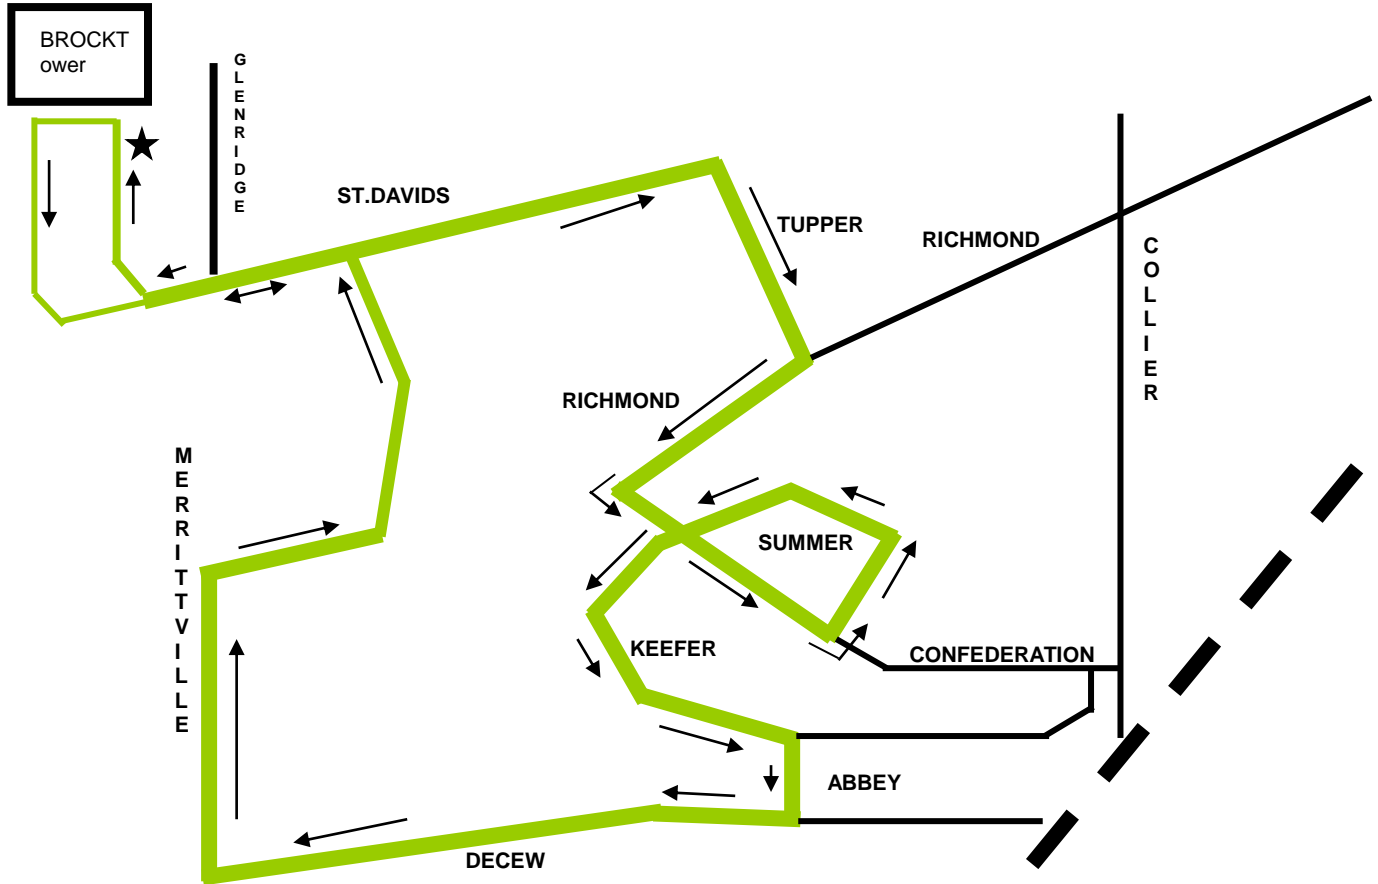

# TUPPER EXTRA

Effective Tuesday September 6, 2011

**THE TUPPER EXTRA BUS SCHEDULE BELOW DOES NOT OPERATE DURING EXAMS, Brock READING WEEK & Brock CHRISTMAS BREAK. When Tupper Extra does not operate use Route # 21 Confed/Brock**

From Brock Tower to St. Davids Rd. right on Tupper, right on Richmond, left on Confederation, left on Summer to Keefer to Abbey, right on Abbey, right on Decew, right on Merrittville, right on Schmon to Brock.

**The first Tupper starts at 7:10 AM from Tupper & Sullivan**

## MONDAY to FRIDAY

Depart Brock	Tupper & Sullivan	Abbey & Decew	Arrive Brock
	<b>7:10 AM</b>	7:15 AM	7:25 AM
7:30 AM		7:45 AM	7:55 AM
8:00 AM		8:15 AM	8:25 AM
8:30 AM		8:45 AM	8:55 AM
<b>and every 30 minutes including</b>			
6:00 PM		6:15 PM	6:25 PM
6:30 PM		6:45 PM	6:55 PM
7:00 PM		7:15 PM	7:25 PM
7:30 PM		7:45 PM	7:55 PM
8:00 PM		8:15 PM	8:25 PM
8:30 PM		8:45 PM	8:55 PM
9:00 PM		9:15 PM	9:25 PM
9:30 PM		9:45 PM	9:55 PM
10:00 PM		10:15 PM	10:25 PM