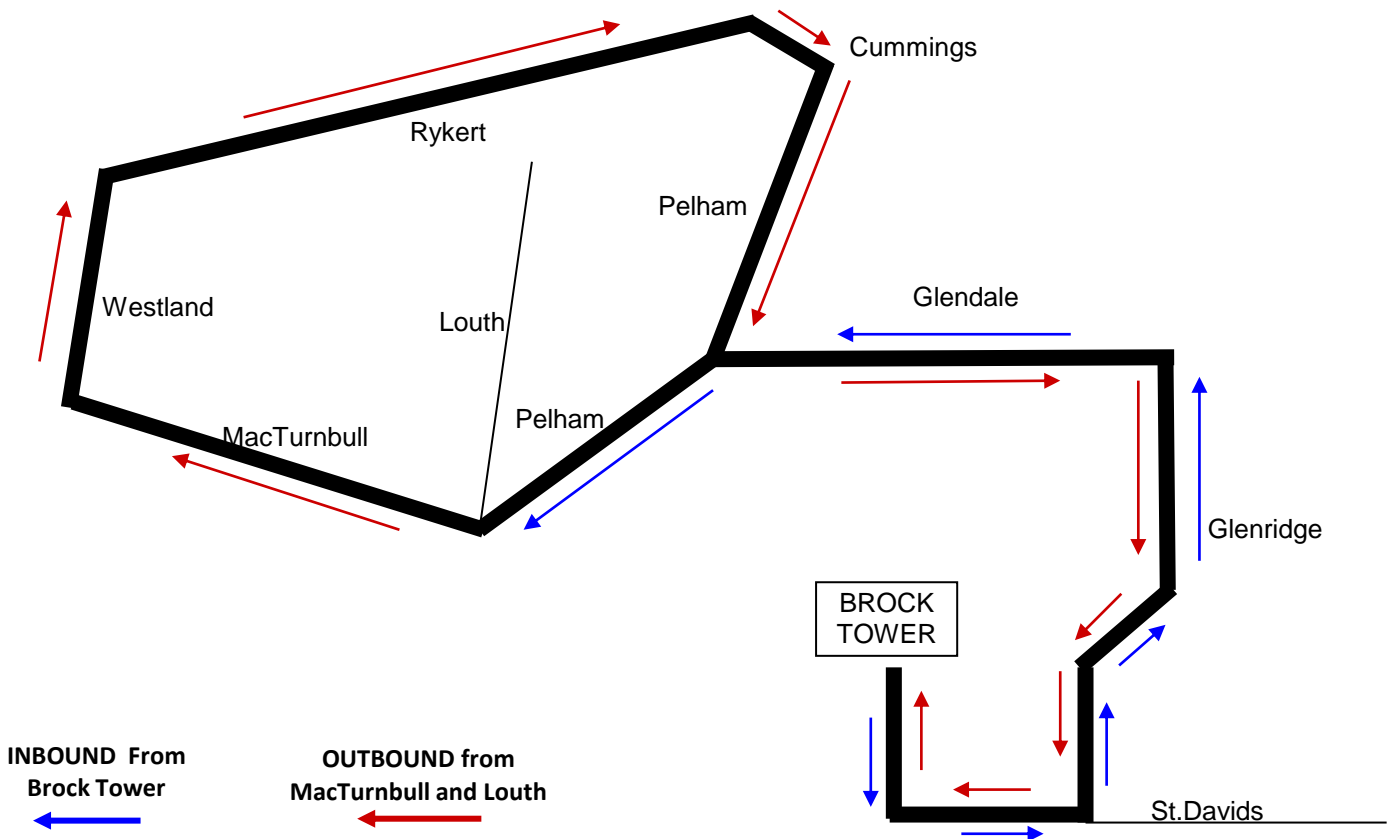

West / Brock / Commuter

Effective Tuesday September 6, 2011

THE WEST/BROCK COMMUTER BUS SCHEDULE BELOW DOES NOT OPERATE DURING EXAMS, Brock READING WEEK & Brock CHRISTMAS BREAK. This route will have a modified exam schedule. Watch for updates on website.

WEST / BROCK / COMMUTER from West St. Catharines to Brock

MacTURNBULL & LOUTH	PELHAM & GLENDALE	BROCK TOWER
7:10 AM	7:20 AM	7:28 AM
7:40 AM	7:50 AM	7:58 AM
AND EVERY 30 MINUTES INCLUDING		
6:10 PM	6:20 PM	6:28 PM
6:40 PM	6:50 PM	6:58 PM
AND EVERY 30 MINUTES INCLUDING		
9:40 PM	9:50 PM	9:58 PM
10:10 PM	10:20 PM Out of service	

WEST / BROCK / COMMUTER from Brock to West St. Catharines

BROCK TOWER	PELHAM & GLENDALE	MacTURNBULL & LOUTH
7:30 AM	7:38 AM	7:40 AM
8:00 AM	8:08 AM	8:10 AM
AND EVERY 30 MINUTES INCLUDING		
6:00 PM	6:08 PM	6:10 PM
6:30 PM	6:38 PM	6:40 PM
AND EVERY 30 MINUTES INCLUDING		
10:00 PM	10:08 PM	10:10 PM

**6:30pm - 10:00pm MONDAY - THURSDAY ONLY
Shaded area DOES NOT operate on Friday**

NOTE: The West / Brock / Commuter DOES NOT operate on SATURDAY, SUNDAY or HOLIDAYS